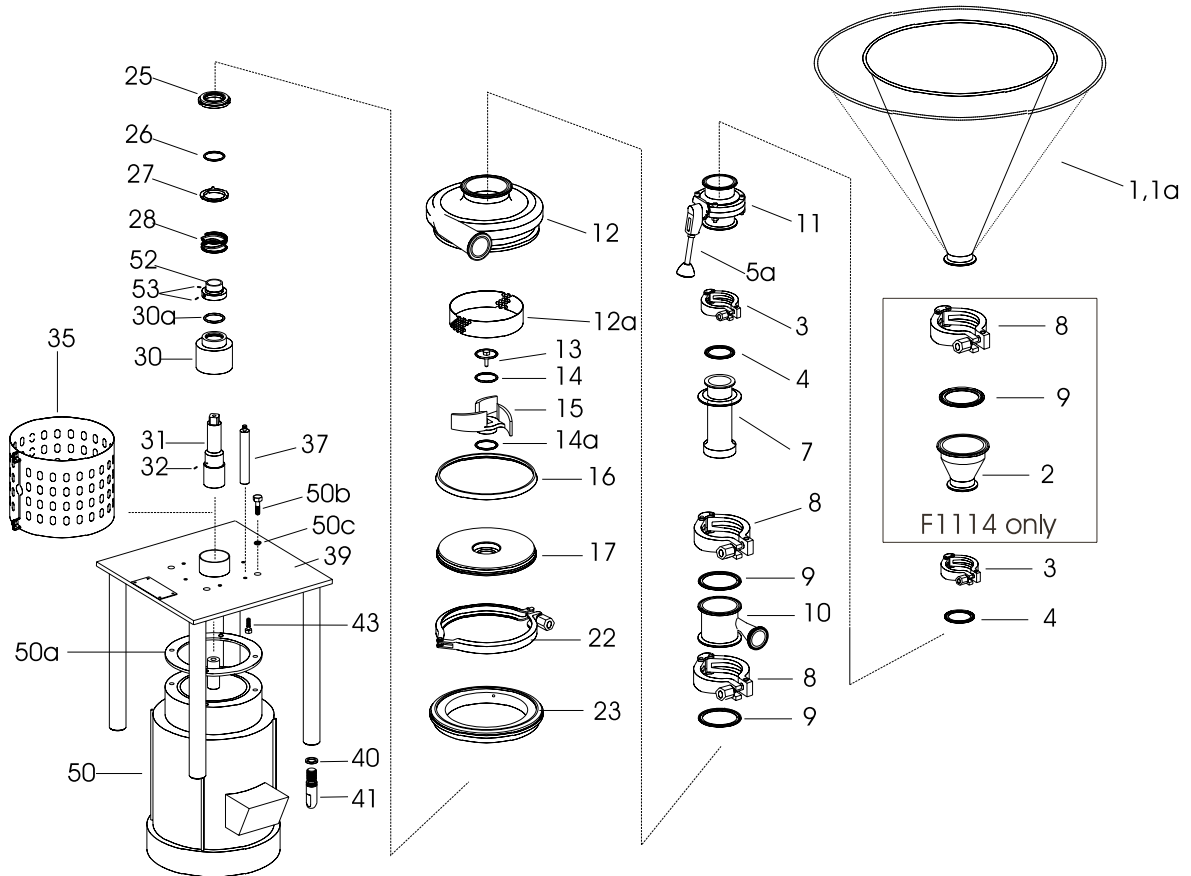

F1114L & F2114 Blender

16

Pos.	Qty.	Denomination	Code No.
54	4	Socket head capscrew	180142
54A	4	Lockwasher	189985
56	1	Follower	481811
57	○	Follower O-ring BUNA	755469
57	○	Follower O-ring EPDM	750134
57	○	Follower O-ring SFY	751544
58	○	Cup (E seal)	481327
59	2	Set screws	189838
60	1	Collar (E seal)	481270
61	○	Spring (E seal)	481324
63	1	Stuffing box	481844
63A	4	Socket head capscrew	180457
63B	4	Lockwasher	180086
64	○	Follower O-ring BUNA	751064
64	○	Follower O-ring EPDM	751538
64	○	Follower O-ring SFY	751305
64A	1	O-ring	755469
65	1	Backplate (E seal F1114)	9634042401
65A	1	Backplate (E seal F2114)	482268
66	4	Capscrew	180126
66A	4	Lockwasher	189985
67	1	Gland ring	480275
68	■	PTFE gasket inboard	481520
69	■	Seal seat (Ceramic)	480351
69A	■	Seal seat (SC)	481518
69B	■	Seal seat (Tungsten)	480470
70	1	Backplate (DG, F1114)	9634042301
70A	1	Backplate (DG, F2114)	480274

- included in Service Kits for D Seal
- included in Service Kits for E Seals
- included in Service Kits for MDG Seals

- Buna   9613990497
- EPDM   9613990498
- SFY   9613990499
- Buna   9613990503
- EPDM   9613990504
- SFY   9613990505
- SC   9613990500
- CER   9613990501
- TC   9613990502