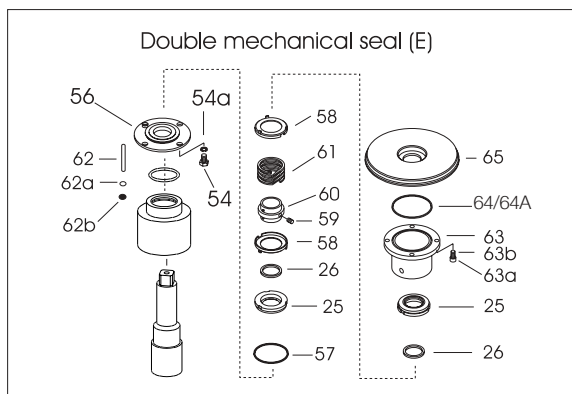

F1114L & F2114 Blender

14

Pos.	Qty.	Denomination	Code No.
1	1	40 deg hopper	540025
1A	1	60 deg hopper	540026
2	1	Reducer	9634039718
3	2	Clamp	212195
3	1	Clamp	212195
4	2	Gasket BUNA	298452
4	1	Gasket BUNA	298452
5A	1	Valve handle	331015
7	1	Diffuser	9634016301
8	3	Clamp	212196
8	4	Clamp	212196
9	3	Gasket BUNA	298453
9	4	Gasket BUNA	298453
10	1	Inlet adapter	9634016701
11	1	Butterfly valve (F1114)	9611444919
11	1	Butterfly valve (F2114)	9611444929
12	1	Casing	9634017701
12A	1	Screen	9634017501
13	1	Impeller screw	9634017301
14	1	O-ring BUNA	751949
14A	1	O-ring BUNA	300543
15	1	Impeller (F1114)	9634017401
15A	1	Impeller (F2114)	9634031601
16 ●○	1	Casing gasket BUNA	482737
16 ●○	1	Casing gasket EPDM	480109
16 ●○	1	Casing gasket SFY	480633
17	1	Backplate (F1114)	9634017801
17A	1	Backplate (F2114)	482891
22	1	casing clamp	9634048224
23	1	Adapter ing	9634017901
25 ●○	1	Carbon seal	480739
26 ●○	1	Seal O-ring BUNA	755370
26 ●○	1	Seal O-ring EPDM	750132
26 ●○	1	Seal O-ring SFY	750077
27 ●	1	Cup	482866
28 ●	1	Spring	482867
30	1	Deflector	540160
30A ●○	1	Deflector O-ring BUNA	480479
30A ●○	1	Deflector O-ring EPDM	480226
30A ●○	1	Deflector O-ring SFY	480656
31	1	Stubshaft (F1114)	9634018001
31A	1	Stubshaft (F2114)	9634031701
37	6	Spacer	9634018101
39	1	Baseplate	9634018201
40	4	Leg O-ring	296257
41	4	Adjustable leg	580022
43	6	Socket head capscrew	189753
50	1	Motor	contact factory
50B	4	Capscrew	189888
50C	4	Lockwasher	189971
52	1	Drive collar	480988
53	2	Setscrews	189840

- included in Service Kits for D Seal
- included in Service Kits for E Seals
- included in Service Kits for MDG Seals

- Buna   9613990497
- EPDM   9613990498
- SFY   9613990499
- Buna   9613990503
- EPDM   9613990504
- SFY   9613990505
- SC   9613990500
- CER   9613990501
- TC   9613990502