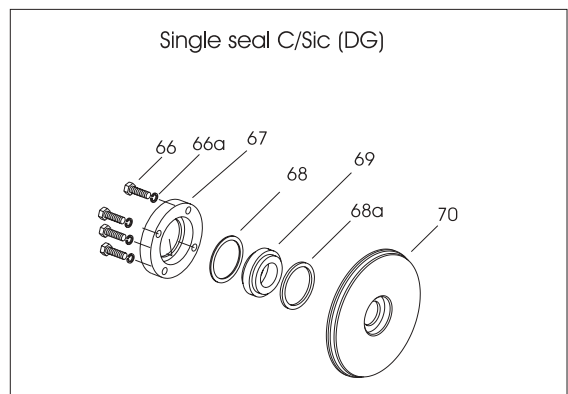

F1114L & F2114 Blender

16

Pos.	Qty.	Denomination	Code No.
54	4	Socket head capscrew	180142
54A	4	Lockwasher	189985
56	1	Follower	481811
57	○	Follower O-ring BUNA	755469
57	○	Follower O-ring EPDM	750134
57	○	Follower O-ring SFY	751544
58	○	Cup (E seal)	481327
59	2	Set screws	189838
60	1	Collar (E seal)	481270
61	○	Spring (E seal)	481324
63	1	Stuffing box	481844
63A	4	Socket head capscrew	180457
63B	4	Lockwasher	180086
64	○	Follower O-ring BUNA	751064
64	○	Follower O-ring EPDM	751538
64	○	Follower O-ring SFY	751305
64A	1	O-ring	755469
65	1	Backplate (E seal F1114)	9634042401
65A	1	Backplate (E seal F2114)	482268
66	4	Capscrew	180126
66A	4	Lockwasher	189985
67	1	Gland ring	480275
68	■	PTFE gasket inboard	481520
69	■	Seal seat (Ceramic)	480351
69A	■	Seal seat (SC)	481518
69B	■	Seal seat (Tungsten)	480470
70	1	Backplate (DG, F1114)	9634042301
70A	1	Backplate (DG, F2114)	480274

- included in Service Kits for D Seal
- included in Service Kits for E Seals
- included in Service Kits for MDG Seals

- Buna   9613990497
- EPDM   9613990498
- SFY   9613990499
- Buna   9613990503
- EPDM   9613990504
- SFY   9613990505
- SC   9613990500
- CER   9613990501
- TC   9613990502