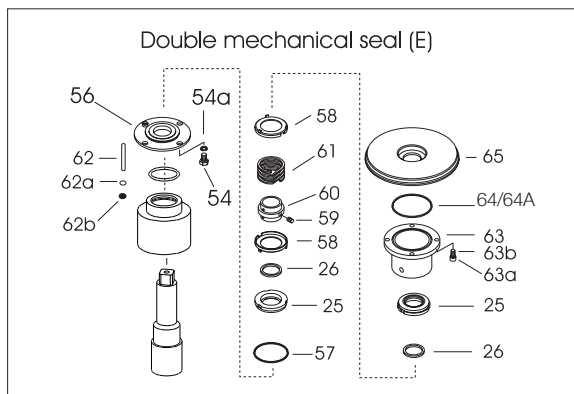

F1114L & F2114 Blender

16

Pos.	Qty.	Denomination	Code No.
54	4	Socket head capscrew	180142
54A	4	Lockwasher	189985
56	1	Follower	481811
57	○	Follower O-ring BUNA	755469
57	○	Follower O-ring EPDM	750134
57	○	Follower O-ring SFY	751544
58	○	Cup (E seal)	481327
59	2	Set screws	189838
60	1	Collar (E seal)	481270
61	○	Spring (E seal)	481324
63	1	Stuffing box	481844
63A	4	Socket head capscrew	180457
63B	4	Lockwasher	180086
64	○	Follower O-ring BUNA	751064
64	○	Follower O-ring EPDM	751538
64	○	Follower O-ring SFY	751305
64A	1	O-ring	755469
65	1	Backplate (E seal F1114)	9634042401
65A	1	Backplate (E seal F2114)	482268
66	4	Capscrew	180126
66A	4	Lockwasher	189985
67	1	Gland ring	480275
68	■	PTFE gasket inboard	481520
69	■	Seal seat (Ceramic)	480351
69A	■	Seal seat (SC)	481518
69B	■	Seal seat (Tungsten)	480470
70	1	Backplate (DG, F1114)	9634042301
70A	1	Backplate (DG, F2114)	480274

- included in Service Kits for D Seal
- included in Service Kits for E Seals
- included in Service Kits for MDG Seals

- Buna   9613990497
- EPDM   9613990498
- SFY   9613990499
- Buna   9613990503
- EPDM   9613990504
- SFY   9613990505
- SC   9613990500
- CER   9613990501
- TC   9613990502