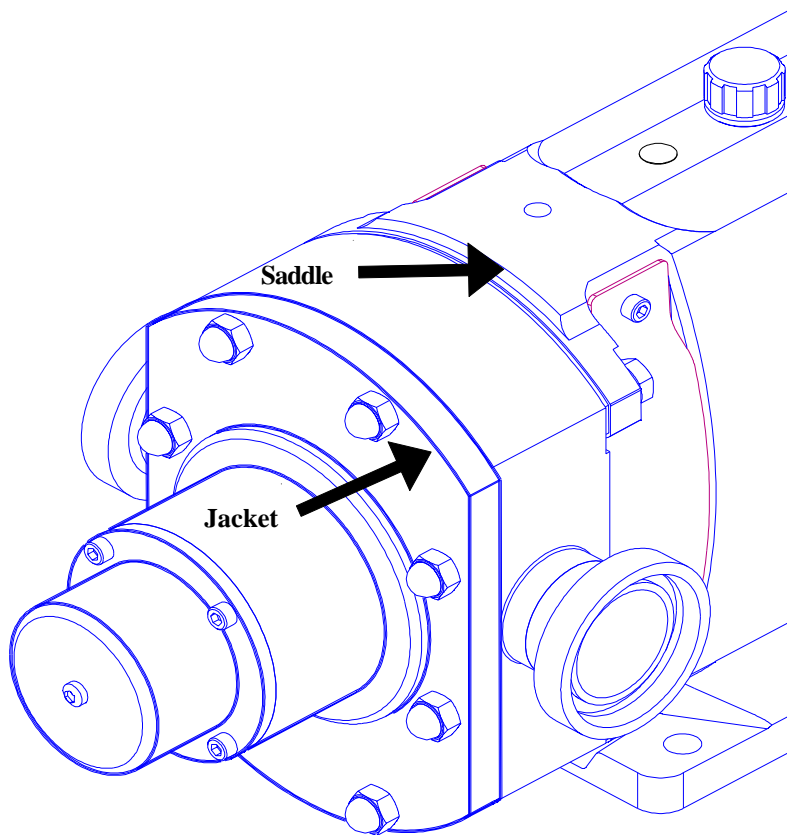

Rotorcase Cover Jackets

Pump Model	Description	Qty	Part No.	Item No.
SRU1	Jacketed Rotorcase Cover	1	5130.331	5130-331
	Jacket	1	5268.025	5268-025
	Fasteners	4	5990.012	5990012
SRU2	Jacketed Rotorcase Cover	1	5130.332	5130-332
	Jacket	1	5268.026	5268-026
	Fasteners	4	5990.012	5990012
SRU3	Jacketed Rotorcase Cover	1	5130.333	5130-333
	Jacket	1	5268.027	5268-027
	Fasteners	4	5990.012	5990012
SRU4	Jacketed Rotorcase Cover	1	5130.334	9630030268
	Jacket	1	5268.028	9630031947
	Fasteners	4	5990.050	9630032120
SRU5	Jacketed Rotorcase Cover	1	5130.335	5130-335
	Jacket	1	5268.029	5268-029
	Fasteners	4	5990.050	9630032120
SRU6	Jacketed Rotorcase Cover	1	5130.336	9630027763
	Jacket	1	5268.030	5268-030
	Fasteners	4	5990.048	5990-048