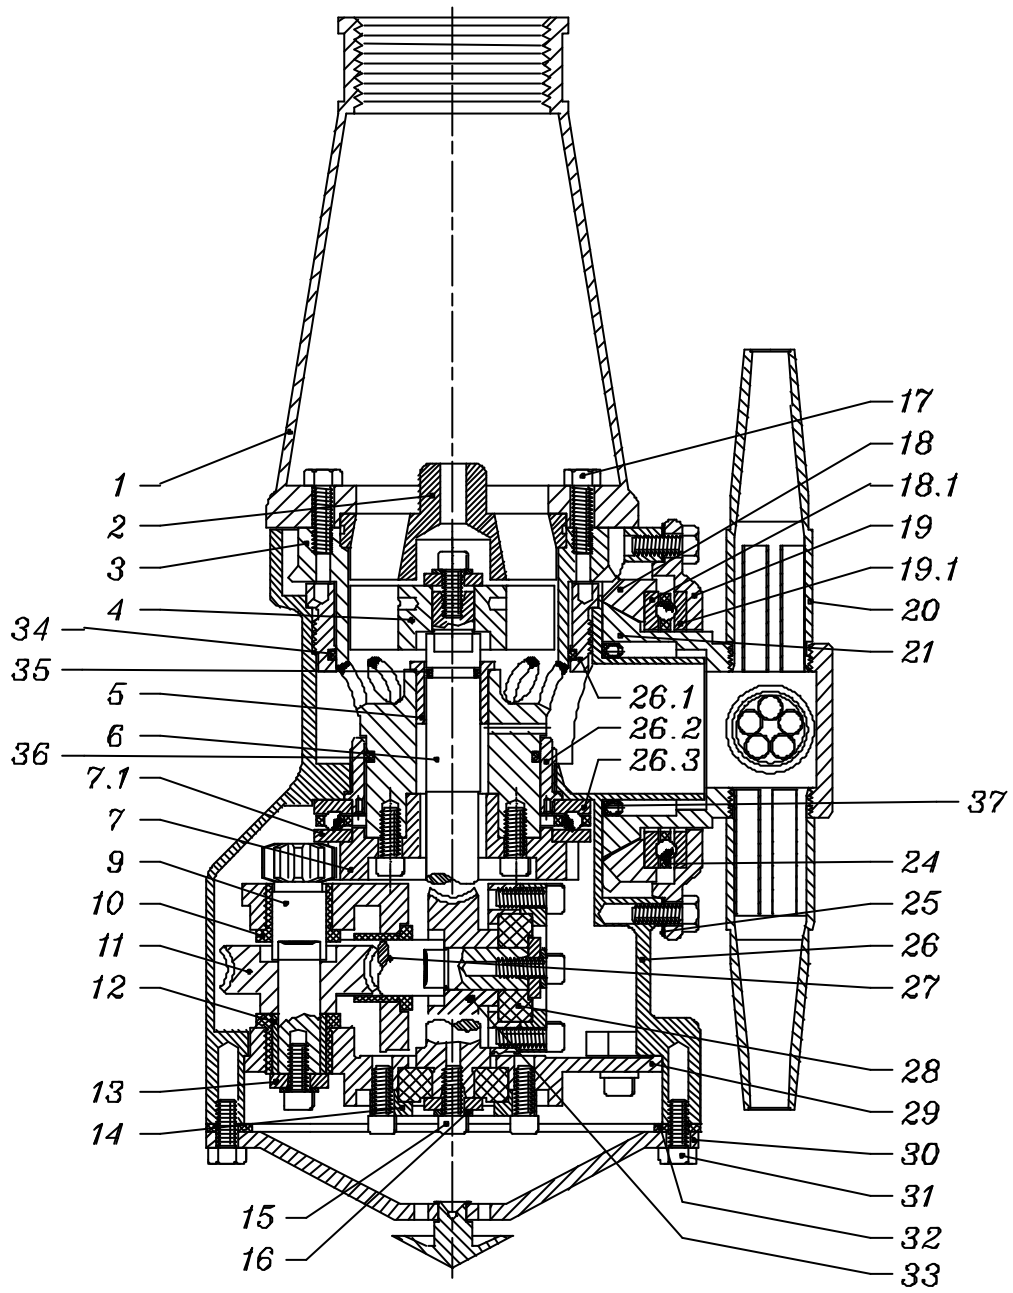

Cross Sectional Drawing, Toftejorg TZ-74 Brew Kettle

Standard Spare Parts Kit, Toftejorg TZ-74 Brew Kettle, Article No. TE21D297

Part No.	Description	No.
TE21A525	Main bush, PEEK	1 pcs.
TE21A585	Collar bush, PEEK	3 pcs.
TE21A570	Slide bearing, PEEK	2 pcs.
TE21A367	Worm wheel, PEEK	2 pcs.
TE807	O-ring	1 pcs.
TE810	O-ring	1 pcs.
TE825	O-ring	1 pcs.
TE21B549	Lip Seal	1 pcs.