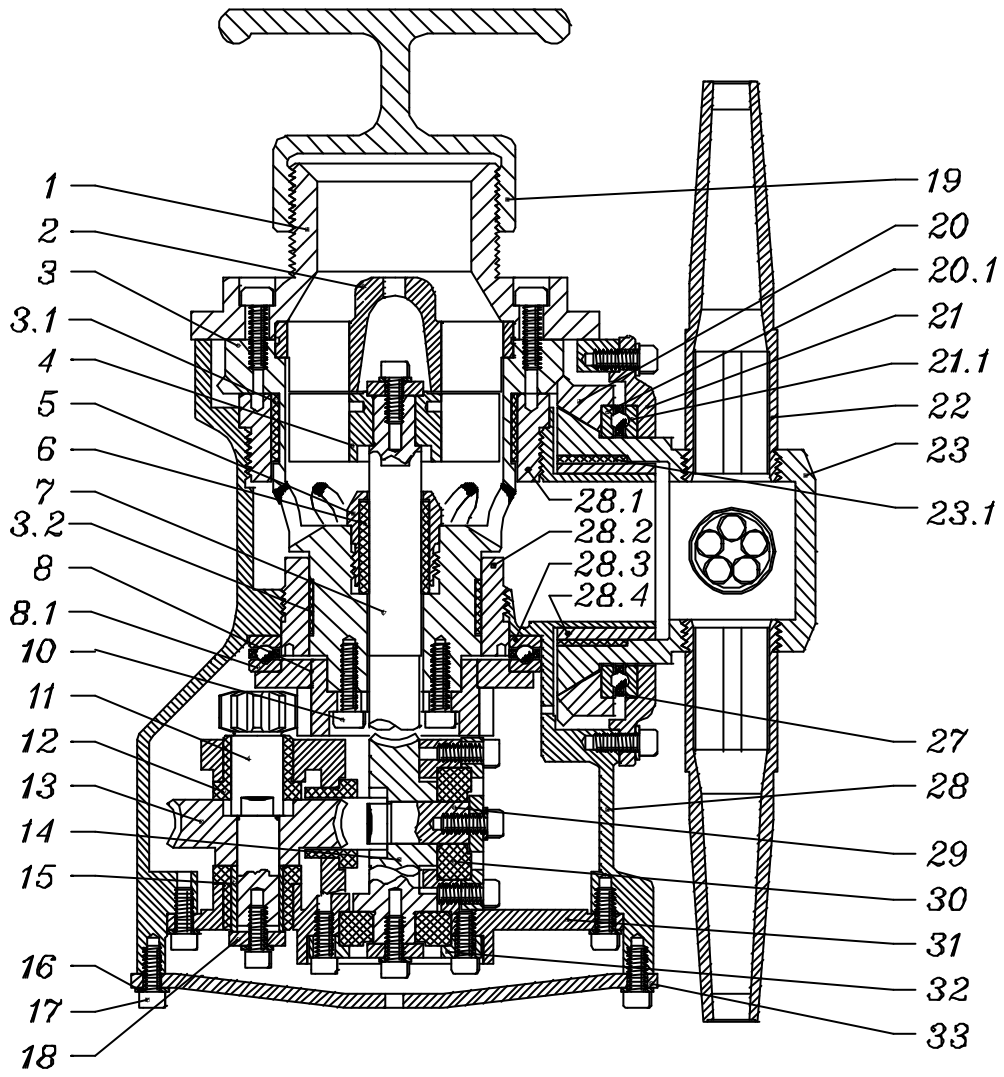

Cross Sectional Drawing, Toftejorg TZ-66

Reference List of Parts, Toftejorg TZ-66

Pos.	Ref. no.	No./ Unit	Description	Material	Remarks
1	TE22B500	1	Nipple 2" BSP	AISI 316L	Spare part
	TE22B501	1	Nipple 2" NPT	AISI 316L	Spare part
	TE22B502	1	Nipple 2½" ASA-B26	AISI 316L	Spare part
2	TE603	1	Guide 100%	AISI 316L	Spare part
	TE103-0	1	Guide ring 0%	AISI 316L	Spare part
3	TE604Z	1	Stem	AISI 316L	Spare part
3.1	TE904-1	1	Top Liner	PTFE	Wear part
3.2	TEB604-2	1	Bottom Liner	PTFE	Wear part
4	TE605	1	Impeller 100%	AISI 316L	Spare part
5	TE608Z	1	Gland	AISI 316L	Spare part
6	TE609P	1	Main bush	PTFE	Wear part
	TE22B575	1	Main bush	PEEK	Wear part
7	TE911K	1	Turbine shaft	AISI 316L	Wear part
8	TE512-13	1	Gear wheel w. ball race	AISI 316L	Spare part
8.1	TE126-1	1	Ball race	AISI 316L	Wear part
10	TE120	14	Screw	AISI 316	Spare part
11	TE114	1	Pinion	AISI 316L	Spare part
12	TE615K	3	Collar bush	Carbon	Wear part
	TE22A585	3	Collar bush	PEEK	Wear part
13	TE22A360	1	Worm wheel w. reinforcem.	PVDF/AISI 316L	Wear part
	TE22A365	1	Worm wheel w. reinforcem.	PEEK	Wear part
14	TE22A360	1	Worm wheel w. reinforcem.	PVDF/AISI 316L	Wear part
	TE22A365	1	Worm wheel w. reinforcem.	PEEK	Wear part
15	TE117	1	Journal	AISI 316L	Spare part
16	TE156	21	Spring washer	AISI 316	Spare part
17	TE118	29	Screw	AISI 316	Spare part
18	TE619A	4	Washer	AISI 316L	Spare part
19	TE101G	1	Handle	Bronze	Spare part
20	TE622S	1	Bevel gear w. ball race	AISI 316L	Spare part
20.1	TE126-1	1	Ball race	AISI 316L	Wear part
21	TE22B340	1	Hub cover with ball race	AISI 316L	Spare part
21.1	TE126-1	1	Ball race	AISI 316L	Wear part
22	TE50B008	4	Nozzle, ø8	AISI 316L	Spare part
	TE50B009	4	Nozzle, ø9	AISI 316L	Spare part
	TE50B010	4	Nozzle, ø10	AISI 316L	Spare part
	TE50B011	2	Nozzle, ø11	AISI 316L	Spare part
22.1	TE50B000	2	Plug	AISI 316L	Spare part
23	TE624-4KZ	1	Hub	AISI 316L	Spare part
23.1	TE624-11	1	Hub liner	PTFE	Wear part
27	TE126S	2	Ball retainer with balls	Tefzel/AISI 316	Wear part
28	TE627Z	1	Body with bearings	AISI 316L	Not available
28.1	TE127Z1	1	Main collar upper	AISI 316L	Wear part
28.2	TE127Z2	1	Main collar lower	AISI 316L	Wear part
28.3	TE126-1	1	Ball race	AISI 316L	Wear part
28.4	TE127-3	1	Hub collar	AISI 316L	Wear part
29	TE128Z	1	Horizontal shaft	AISI 316L	Wear part
30	TE929K	2	Slide bearing	Carbon	Wear part
	TE22A570	2	Slide bearing	PEEK	Wear part
31	TE630R	1	Gear frame with bushes	AISI 316L/Carbon	Spare part
32	TE531	2	Bearing cover	AISI 316L	Spare part
33	TE633-5	1	Bottom cover	AISI 316L	Spare part