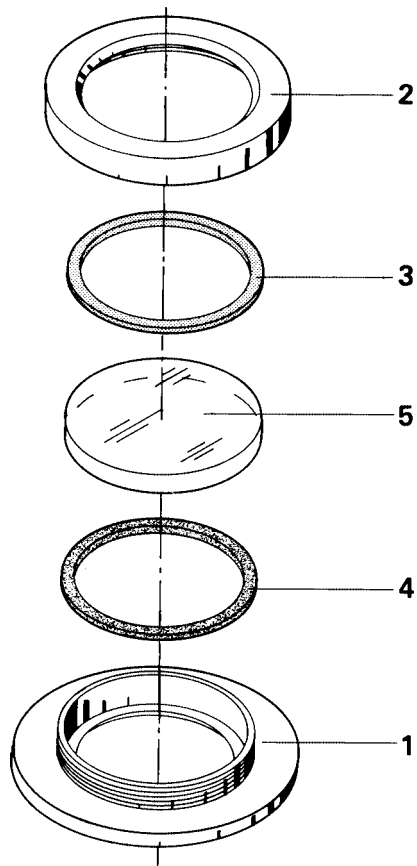

Tank Sight Glass Type LKS

4

Tank Sight Glass Type LKS

AISI 316

Pos.	Qty.	Denomination	9611-71-0101 Dia. 78 mm	9611-71-0102 Dia. 120 mm
1	1	Welding flange	9611-71-2029	9611-71-2010
2	1	Nut	9611-71-2030	9611-71-2011
3Δ	1	Seal	9611-99-0101	9611-99-0102
4Δ	1	Seal (NBR)	9611-99-0103	9611-99-0104
5Δ	1	Glass plate	9611-99-0501	9611-99-0502
Δ		Service kit	9611-92-5002	9611-92-5003

Parts marked with Δ are included in the **Service kit**.